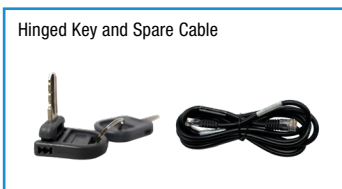

Choice Series Cash Drawer

CD4-1416 Specifications

Dimensions with Rubber Feet	13.8" (W) x 16.0" (L) x 4.4" (H) / 350mm (W) x 405mm (L) x 110mm (H)
Weight	Approx. 6.2 kg, 13.6 lbs
Cash Till	4 Bill / 5 Coin, 4 Bill / 8 Coin
Security	Keys (2) for Easy Manual Release
Connectivity	Standard Printer Driven Interface with Bottom Exit Cable (Cable Included)
Media Slot	No
Options	Under-Counter Mounting Brackets, Tills, Locking Till Cover, Spare Cable, Dual Drawer Secure Cable
Reliability	1,000,000 Opens

Part Number	Product Name	Description
37967990	CD4-1416WT45	Choice Cash Drawer, White, 14Wx16D, Printer Driven, 4Bill-5Coin, Cable Included
37968000	CD4-1416BK45	Choice Cash Drawer, Black, 14Wx16D, Printer Driven, 4Bill-5Coin, Cable Included
37968010	CD4-1416WT48	Choice Cash Drawer, White, 14Wx16D, Printer Driven, 4Bill-8Coin, Cable Included
37968020	CD4-1416BK48	Choice Cash Drawer, Black, 14Wx16D, Printer Driven, 4Bill-8Coin, Cable Included

CD4-1616 Specifications

Dimensions with Rubber Feet	16.1" (W) x 16.4" (L) x 4.4" (H) / 410mm (W) x 415mm (L) x 114mm (H)
Weight	Approx. 7 kg, 15.5 lbs
Cash Till	5 Bill / 5 Coin, 5 Bill / 8 Coin, 4 Bill / 8 Coin for Canadian Currency
Security	Keys (2) for Easy Manual Release
Connectivity	Standard Printer Driven Interface with Bottom Exit Cable (Cable Included)
Media Slot	2 Media Slots
Options	Under-Counter Mounting Brackets, Tills, Locking Till Cover, Spare Cable, Dual Drawer Secure Cable
Reliability	1,000,000 Opens

Part Number	Product Name	Description
37968030	CD4-1616WTC48-S2	Choice Cash Drawer, White, 16Wx16D, Printer Driven, 4Bill-8Coin for Canada, 2 Media Slots, Cable Included
37968040	CD4-1616BKC48-S2	Choice Cash Drawer, Black, 16Wx16D, Printer Driven, 4Bill-8Coin for Canada, 2 Media Slots, Cable Included
37968050	CD4-1616WT58-S2	Choice Cash Drawer, Black, 16Wx16D, Printer Driven, Stainless Drawer Front, 5Bill-5Coin, 2 Media Slots, Cable Included
37968060	CD4-1616BK58-S2	Choice Cash Drawer, Black, 16Wx16D, Printer Driven, 5Bill-8Coin, 2 Media Slots, Cable Included
37968780	CD4-1616WT55-S2	Choice Cash Drawer, White, 16Wx16D, Printer Driven, 5Bill-5Coin, 2 Media Slots, Cable Included
37968790	CD4-1616BK55-S2	Choice Cash Drawer, Black, 16Wx16D, Printer Driven, 5Bill-5Coin, 2 Media Slots, Cable Included