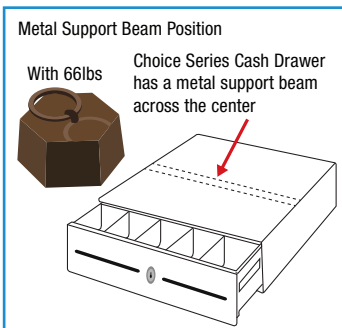

CD4-1416

- Medium Size (14" x 16")
- Durable Steel Construction
- Cash Till Options: 4 Bill / 5 Coin, 4 Bill / 8 Coin

CD4-1616

- Full Size for High Cash Volume Situations (16" x 16")
- Cash Till Options: 5 Bill / 5 Coin, 5 Bill / 8 Coin, 4 Bill / 8 Coin for Canadian Currency
- 2 Media Slots

Choice Series Cash Drawer

CD4-1416 Specifications

Dimensions with Rubber Feet	13.8" (W) x 16.0" (L) x 4.4" (H) / 350mm (W) x 405mm (L) x 110mm (H)
Weight	Approx. 6.2 kg, 13.6 lbs
Cash Till	4 Bill / 5 Coin, 4 Bill / 8 Coin
Security	Keys (2) for Easy Manual Release
Connectivity	Standard Printer Driven Interface with Bottom Exit Cable (Cable Included)
Media Slot	No
Options	Under-Counter Mounting Brackets, Tills, Locking Till Cover, Spare Cable, Dual Drawer Secure Cable
Reliability	1,000,000 Opens