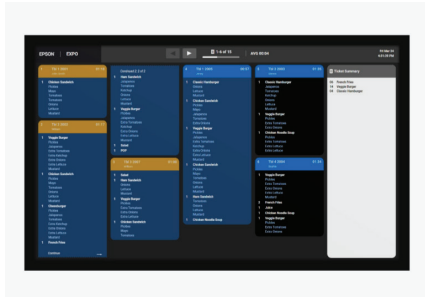

Optimize Your Kitchen Operations with Epson and MicroTouch.

Optimize the way you run your kitchen with the Epson® TrueOrder™ Kitchen Display System (KDS) and the MicroTouch All-in-One Touch Computer.

This perfect pairing is ideal for quick-service restaurant (QSR) and small-restaurant environments. This easy-to-use solution digitizes your kitchen operations to help enhance productivity, from food prep to order fulfillment. This KDS solution offers a number of enhanced features to help boost your kitchen experience, including custom views for the kitchen, expeditor and customer-facing stations—all with intuitive touch controls. With the easy-to-use, browser-based configuration utility, the TrueOrder KDS is easy to set up and can be customized to fit your kitchen's workflow. You can configure the system to support as many as nine stations throughout your kitchen, so you can be sure order information is handled by the right station. This versatile system also connects devices to your local network without requiring an Internet connection.

With flexible mounting options, performance that exceeds expectations and sizes up to 65 inch; hardware is purpose built to not just survive but thrive in the harsh Food Service environment. Installation couldn't be easier. The Epson® TrueOrder™ Kitchen Display System (KDS) is preinstalled on MicroTouch hardware and ready for use. So setup is done in minutes and without installation costs.

See a difference with the Epson TrueOrder KDS and the MicroTouch AiO Touch Computer and set up your restaurant for success.

Epson TrueOrder KDS

The affordable, simple and easy-to-install kitchen display system